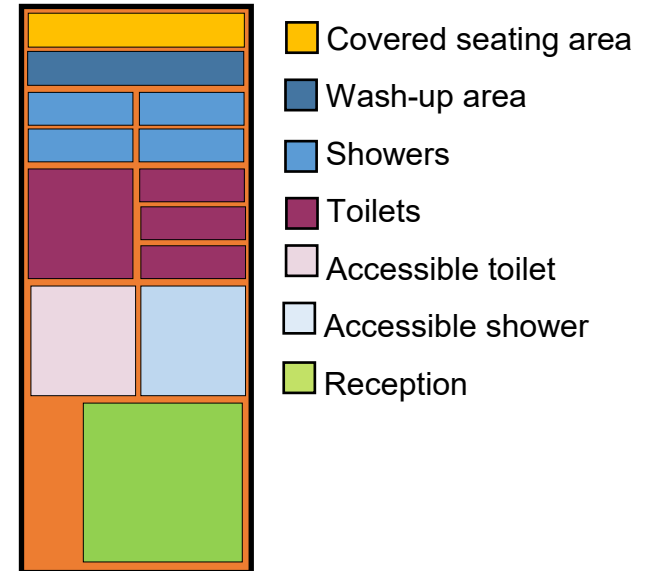

Key

- Motorhome (up to 7m) area
- Campervan (up to 6m) area
- Camping field
- Wilderness pitches
- Electric hook up
- Communal fire pit
- Water tap and grey water disposal
- Chemical disposal
- Bin area
- Fire extinguishers and alarm point
- Fire assembly point

Facilities Building

- Campervan hardstanding
- Small tent pitch (3mx3m)
- Medium tent pitch (5mx5m)
- Large tent pitch (8mx8m)
- Pitch closed